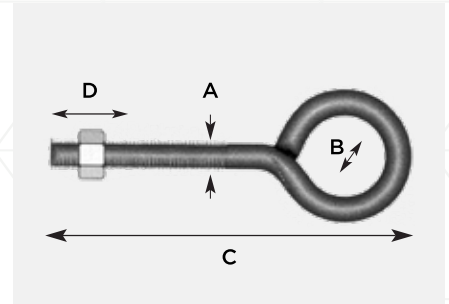

METRİK KAPALI PİTON METRIC CLOSED SCREWS

Özel Kanca
M6